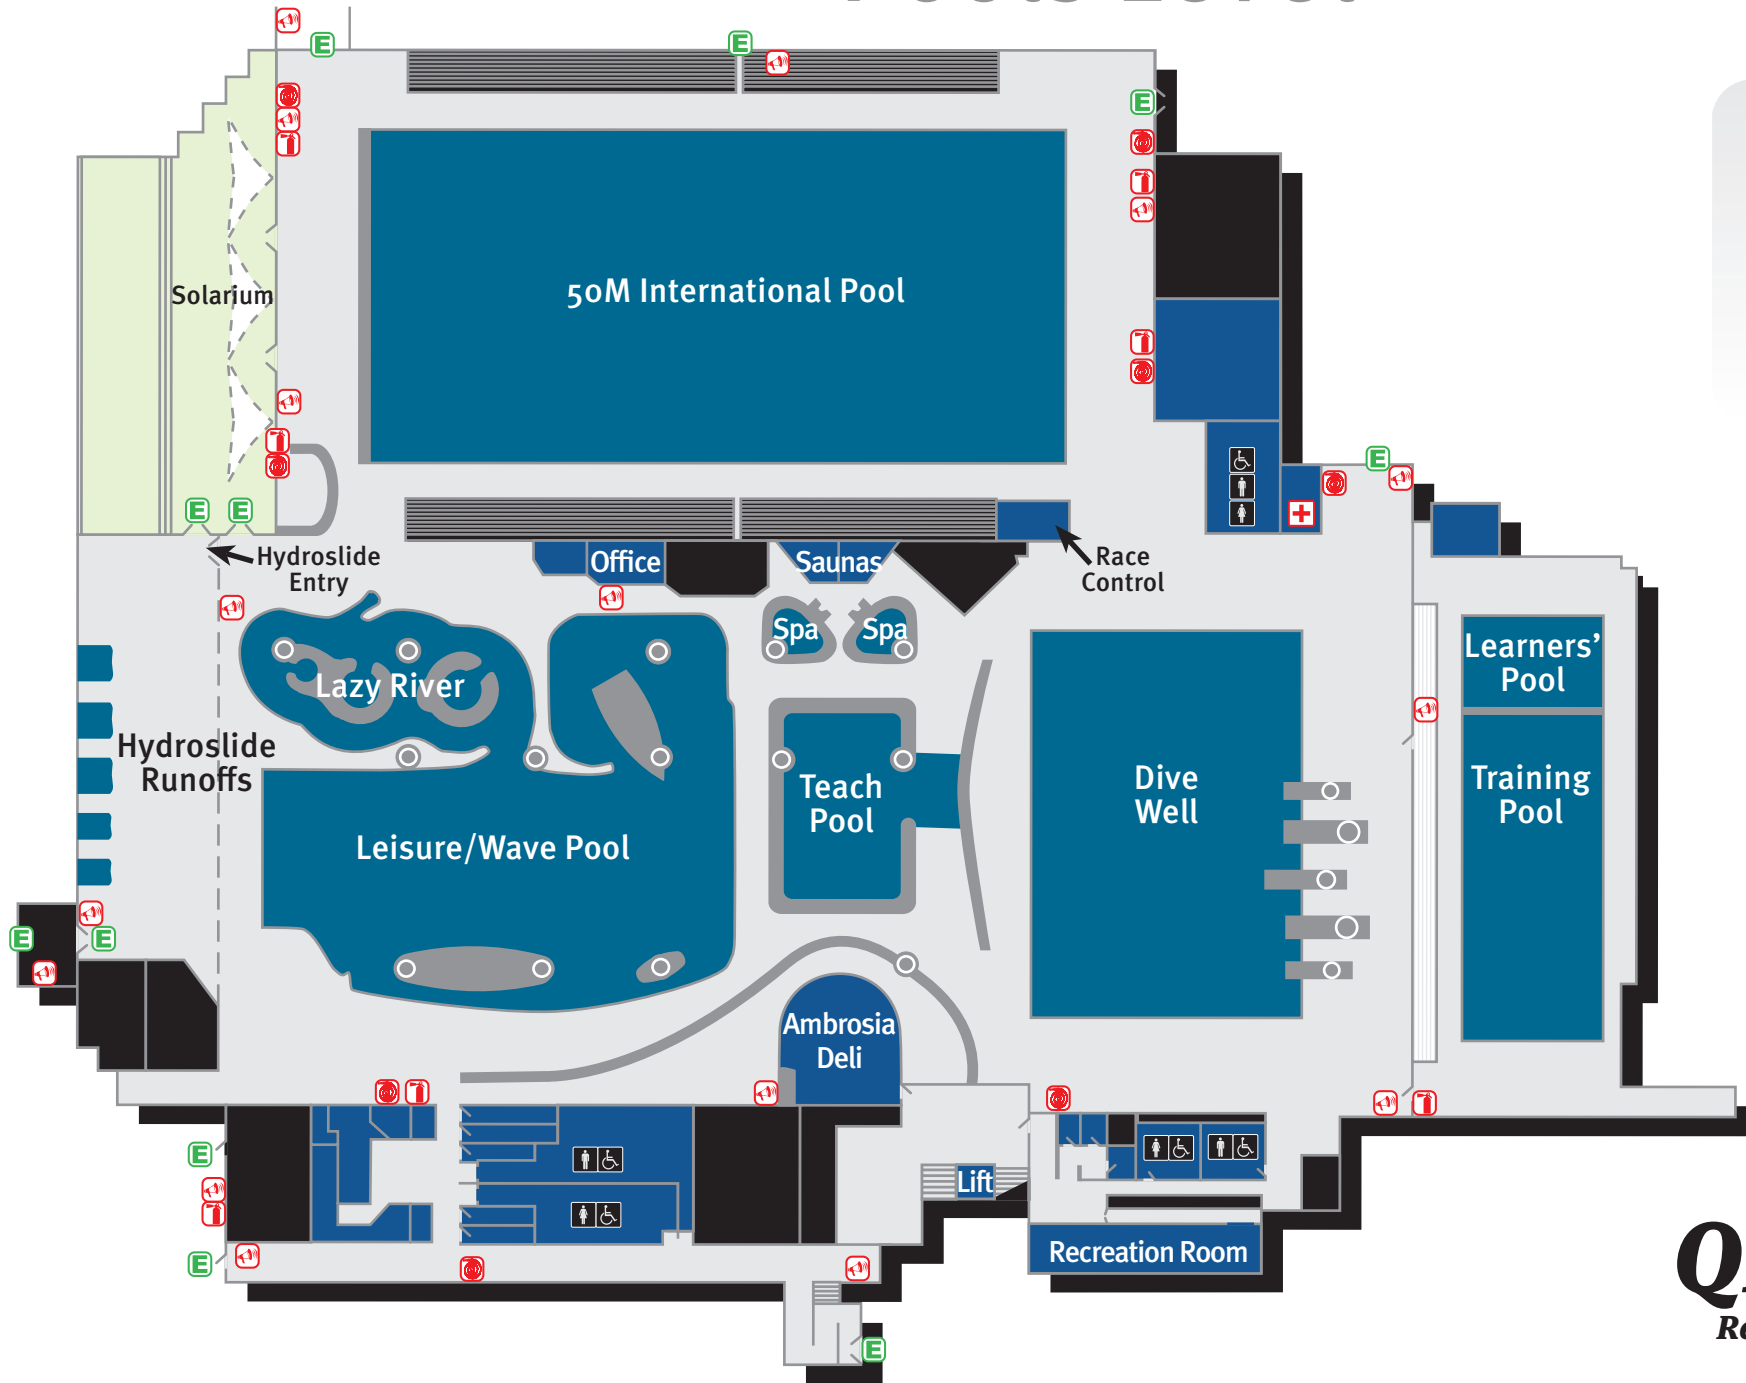

Foyer Level

Key

- Emergency Exit
- Fire Alarm
- Extinguisher
- Fire Hose

Stadium Ground Level

Key

- Emergency Exit
- Fire Alarm
- Extinguisher
- Fire Hose

Indoor Stadium Level

Key

- Emergency Exit
- Fire Alarm
- Extinguisher
- Fire Hose

Pools Level

Key

- Emergency Exit
- Fire Alarm
- Extinguisher
- Fire Hose