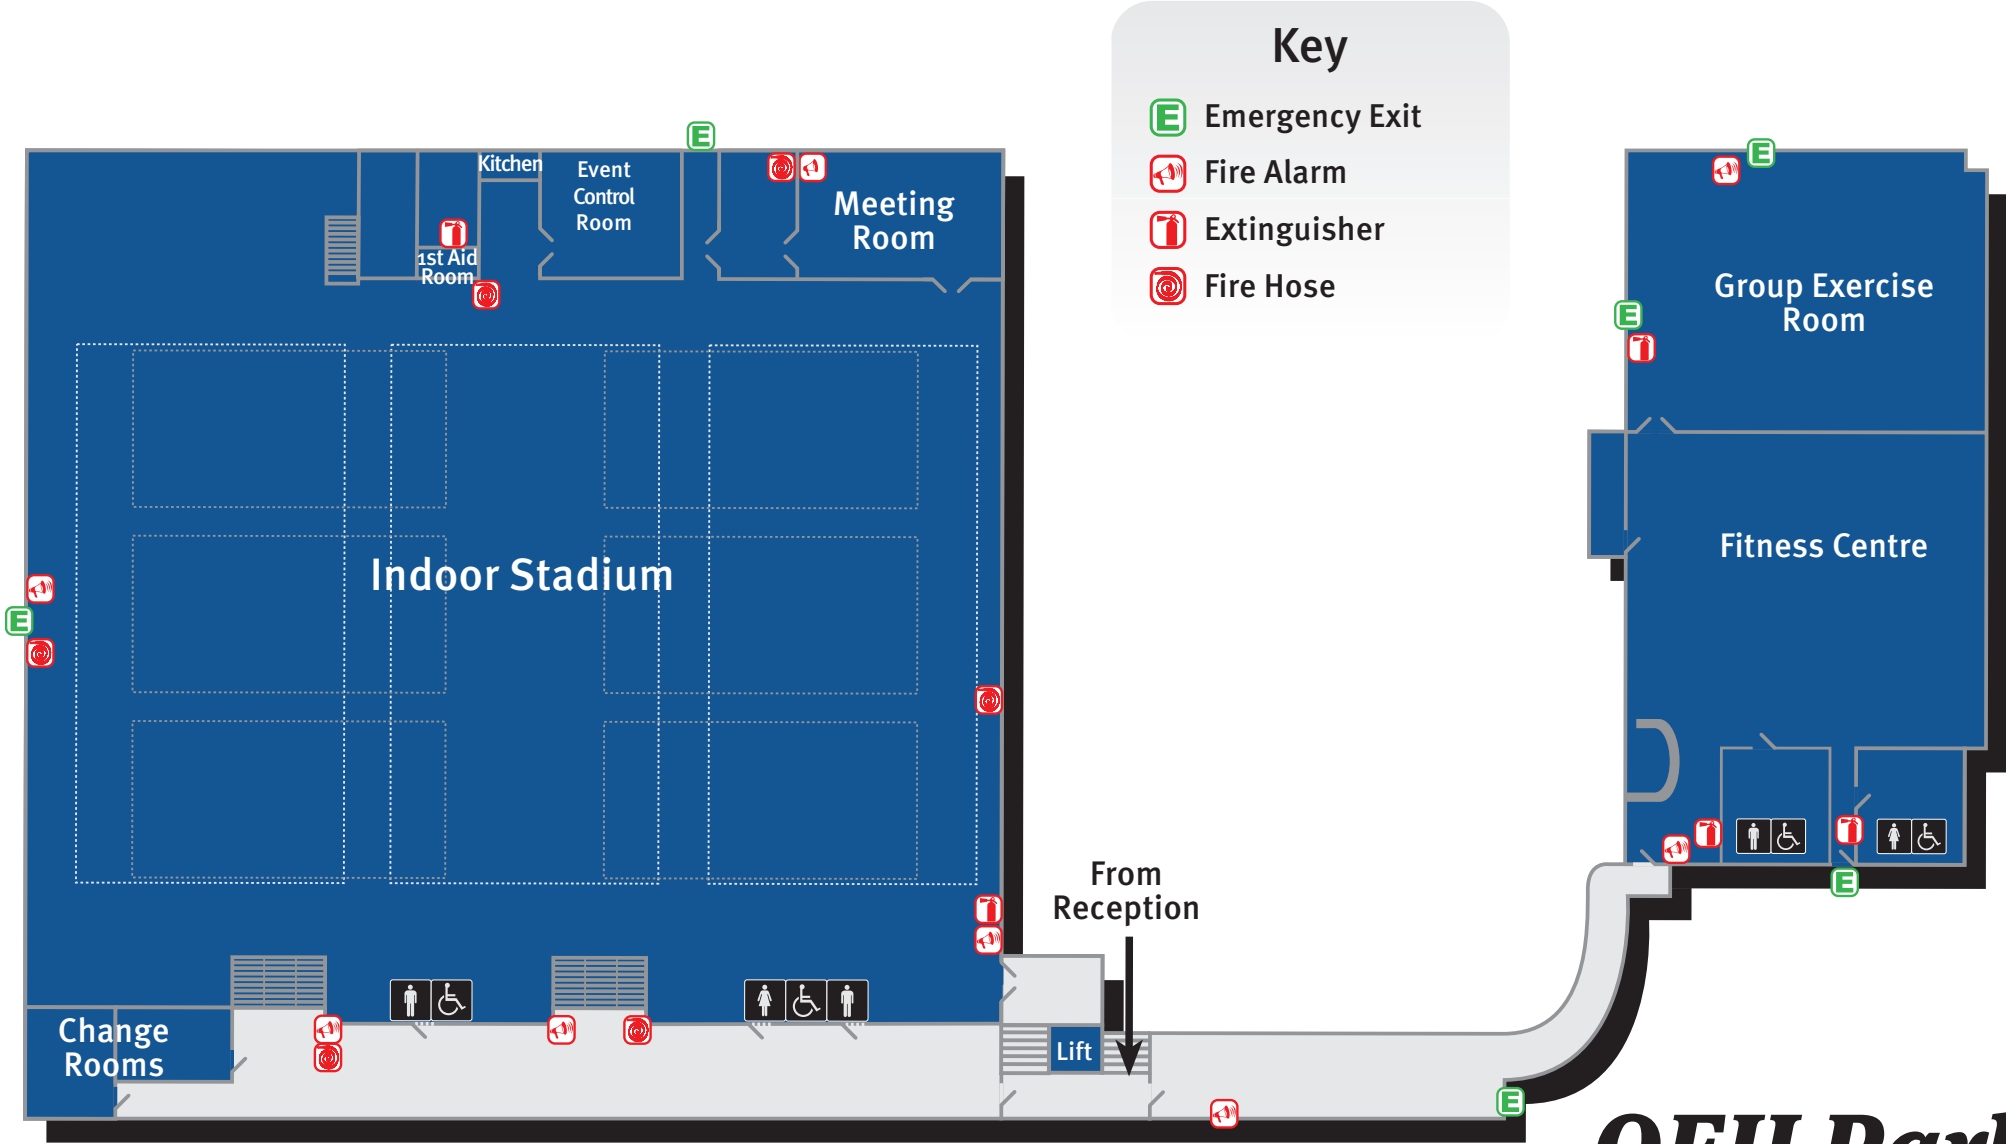

Foyer Level

Key

- Emergency Exit
- Fire Alarm
- Extinguisher
- Fire Hose

Stadium Ground Level

Key

- Emergency Exit
- Fire Alarm
- Extinguisher
- Fire Hose

Indoor Stadium Level

Key

- Emergency Exit
- Fire Alarm
- Extinguisher
- Fire Hose

Pools Level

Key

- Emergency Exit
- Fire Alarm
- Extinguisher
- Fire Hose