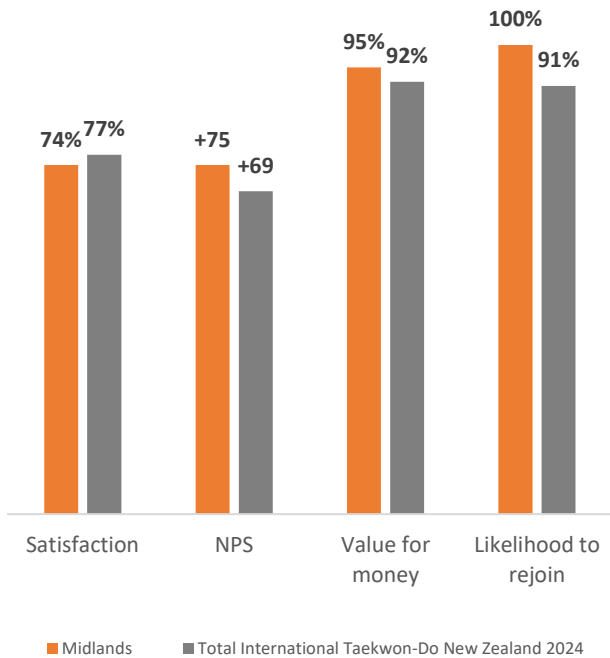

Total International Taekwon-Do New Zealand 2024 Midlands

Sample size of Midlands region: n=43

Sample size of Total International Taekwon-Do New Zealand 2024: n=433

Key Metrics

Focus for Improvement

Satisfaction with Drivers (% of very and extremely satisfied)

Emphasis on fun, winning and developing skills

Club Environment (% of agree and strongly agree)

	Midlands	Total International Taekwon-Do New Zealand 2024
Club provides a supportive and encouraging environment	98%	96%
Club focuses too much on certain players/ teams	7%	6%
I feel pressure from my club to train more than I would like to	8%	6%