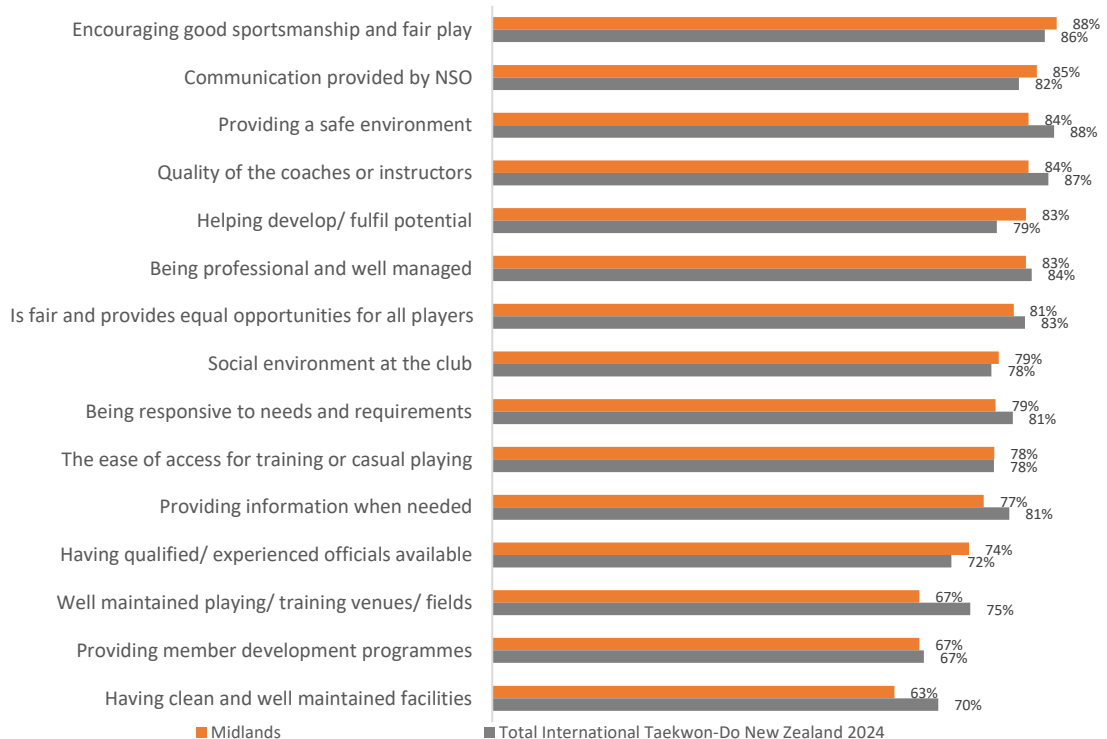

Total International Taekwon-Do New Zealand 2024 Midlands

Sample size of Midlands region: n=43

Sample size of Total International Taekwon-Do New Zealand 2024: n=433

Key Metrics

Focus for Improvement

Satisfaction with Drivers (% of very and extremely satisfied)

Emphasis on fun, winning and developing skills

Club Environment (% of agree and strongly agree)

	Midlands	Total International Taekwon-Do New Zealand 2024
Club provides a supportive and encouraging environment	98%	96%
Club focuses too much on certain players/ teams	7%	6%
I feel pressure from my club to train more than I would like to	8%	6%