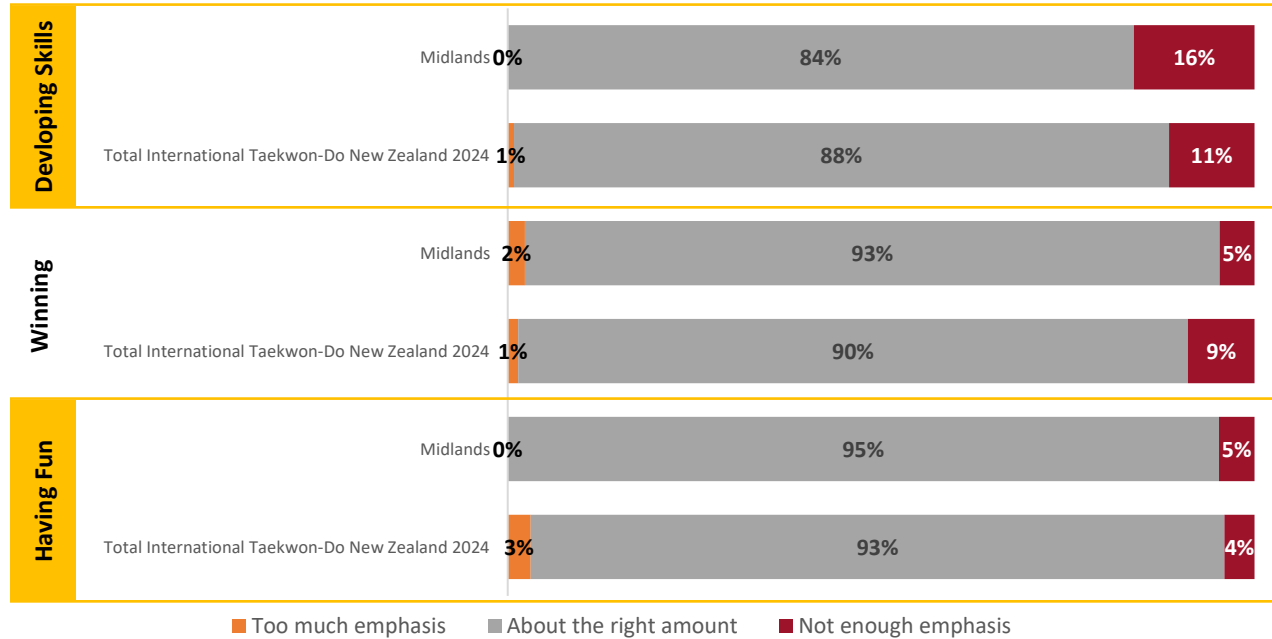

Total International Taekwon-Do New Zealand 2024 Midlands

Sample size of Midlands region: n=43

Sample size of Total International Taekwon-Do New Zealand 2024: n=433

Key Metrics

Focus for Improvement

Satisfaction with Drivers (% of very and extremely satisfied)

Emphasis on fun, winning and developing skills

Club Environment (% of agree and strongly agree)

	Midlands	Total International Taekwon-Do New Zealand 2024
Club provides a supportive and encouraging environment	98%	96%
Club focuses too much on certain players/ teams	7%	6%
I feel pressure from my club to train more than I would like to	8%	6%