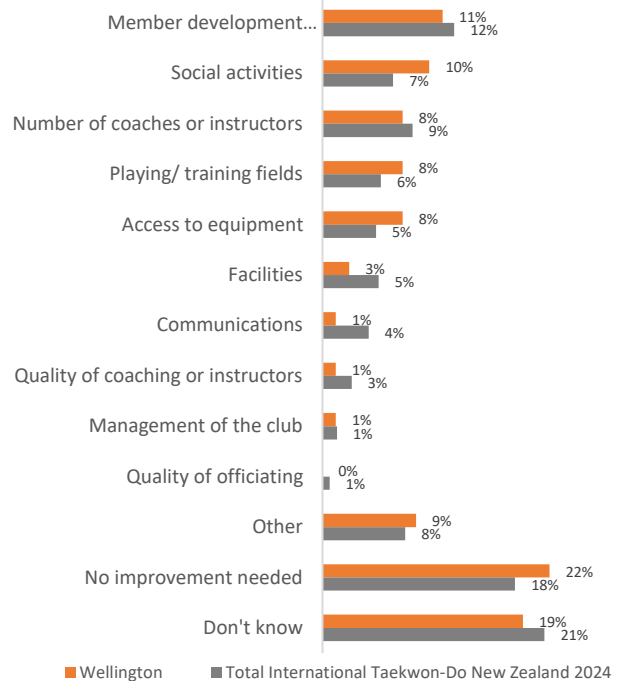

Total International Taekwon-Do New Zealand 2024 Wellington

Sample size of Wellington region: n=79

Sample size of Total International Taekwon-Do New Zealand 2024: n=433

Key Metrics

Focus for Improvement

Satisfaction with Drivers (% of very and extremely satisfied)

Emphasis on fun, winning and developing skills

Club Environment (% of agree and strongly agree)

	Wellington	Total International Taekwon-Do New Zealand 2024
Club provides a supportive and encouraging environment	95%	96%
Club focuses too much on certain players/ teams	3%	6%
I feel pressure from my club to train more than I would like to	3%	6%

Sample Profile

	Wellington	Total International Taekwon-Do New Zealand 2024
Male	51%	59%
Female	49%	41%
5-12 years	23%	35%
13-18 years	18%	16%
19-34 years	13%	8%
35+ years	47%	41%
European/ Pākehā	65%	68%
Māori	10%	12%
Pasifika	2%	4%
Asian/ Indian	23%	25%
Other	0%	3%