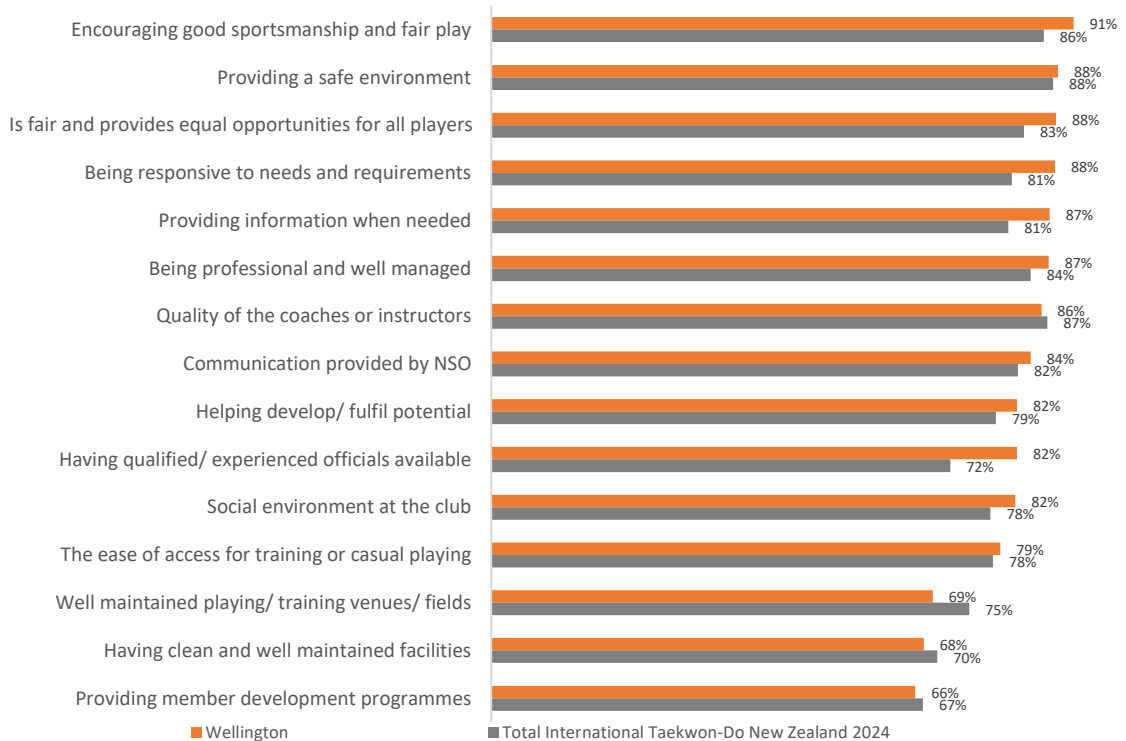

Total International Taekwon-Do New Zealand 2024 Wellington

Sample size of Wellington region: n=79

Sample size of Total International Taekwon-Do New Zealand 2024: n=433

Key Metrics

Focus for Improvement

Satisfaction with Drivers (% of very and extremely satisfied)

Emphasis on fun, winning and developing skills

Club Environment (% of agree and strongly agree)

	Wellington	Total International Taekwon-Do New Zealand 2024
Club provides a supportive and encouraging environment	95%	96%
Club focuses too much on certain players/ teams	3%	6%
I feel pressure from my club to train more than I would like to	3%	6%

Sample Profile

	Wellington	Total International Taekwon-Do New Zealand 2024
Male	51%	59%
Female	49%	41%
5-12 years	23%	35%
13-18 years	18%	16%
19-34 years	13%	8%
35+ years	47%	41%
European/ Pākehā	65%	68%
Māori	10%	12%
Pasifika	2%	4%
Asian/ Indian	23%	25%
Other	0%	3%