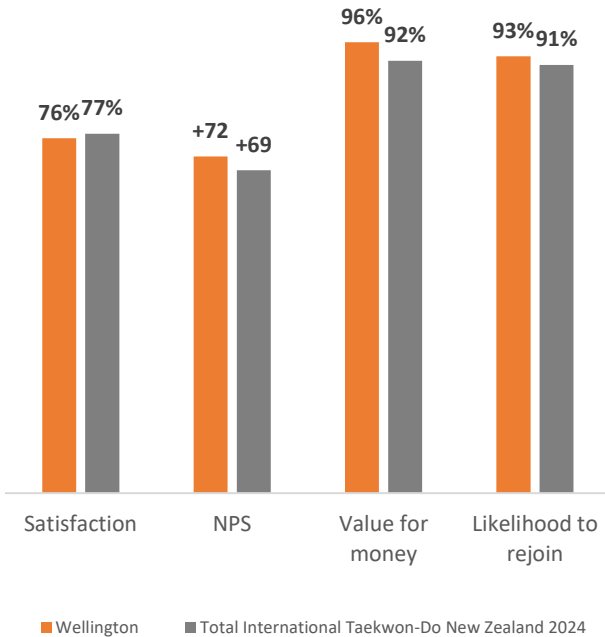

Total International Taekwon-Do New Zealand 2024 Wellington

Sample size of Wellington region: n=79

Sample size of Total International Taekwon-Do New Zealand 2024: n=433

Key Metrics

Focus for Improvement

Satisfaction with Drivers (% of very and extremely satisfied)

Emphasis on fun, winning and developing skills

Club Environment (% of agree and strongly agree)

	Wellington	Total International Taekwon-Do New Zealand 2024
Club provides a supportive and encouraging environment	95%	96%
Club focuses too much on certain players/ teams	3%	6%
I feel pressure from my club to train more than I would like to	3%	6%