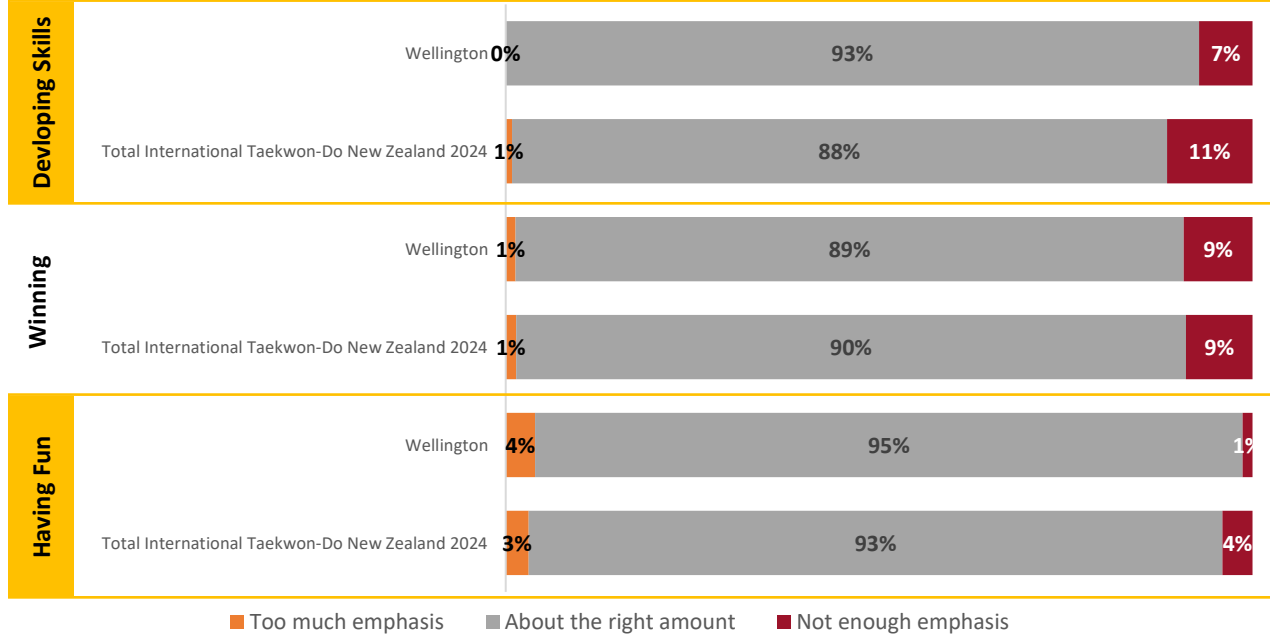

Total International Taekwon-Do New Zealand 2024 Wellington

Sample size of Wellington region: n=79

Sample size of Total International Taekwon-Do New Zealand 2024: n=433

Key Metrics

Focus for Improvement

Satisfaction with Drivers (% of very and extremely satisfied)

Emphasis on fun, winning and developing skills

Club Environment (% of agree and strongly agree)

	Wellington	Total International Taekwon-Do New Zealand 2024
Club provides a supportive and encouraging environment	95%	96%
Club focuses too much on certain players/ teams	3%	6%
I feel pressure from my club to train more than I would like to	3%	6%

Sample Profile

	Wellington	Total International Taekwon-Do New Zealand 2024
Male	51%	59%
Female	49%	41%
5-12 years	23%	35%
13-18 years	18%	16%
19-34 years	13%	8%
35+ years	47%	41%
European/ Pākehā	65%	68%
Māori	10%	12%
Pasifika	2%	4%
Asian/ Indian	23%	25%
Other	0%	3%